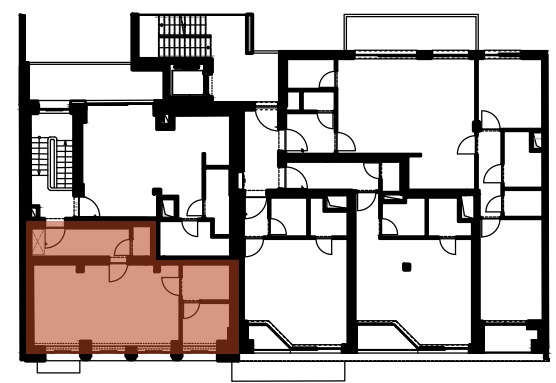

ARTICO

Appartement N° / Nr 01-05
Surface SBP/ Oppervlakte BVO ca. 58 m²
Terrasse / Terras /
Balcon / Balkon /

LD2 architecture
alides your partner in real estate