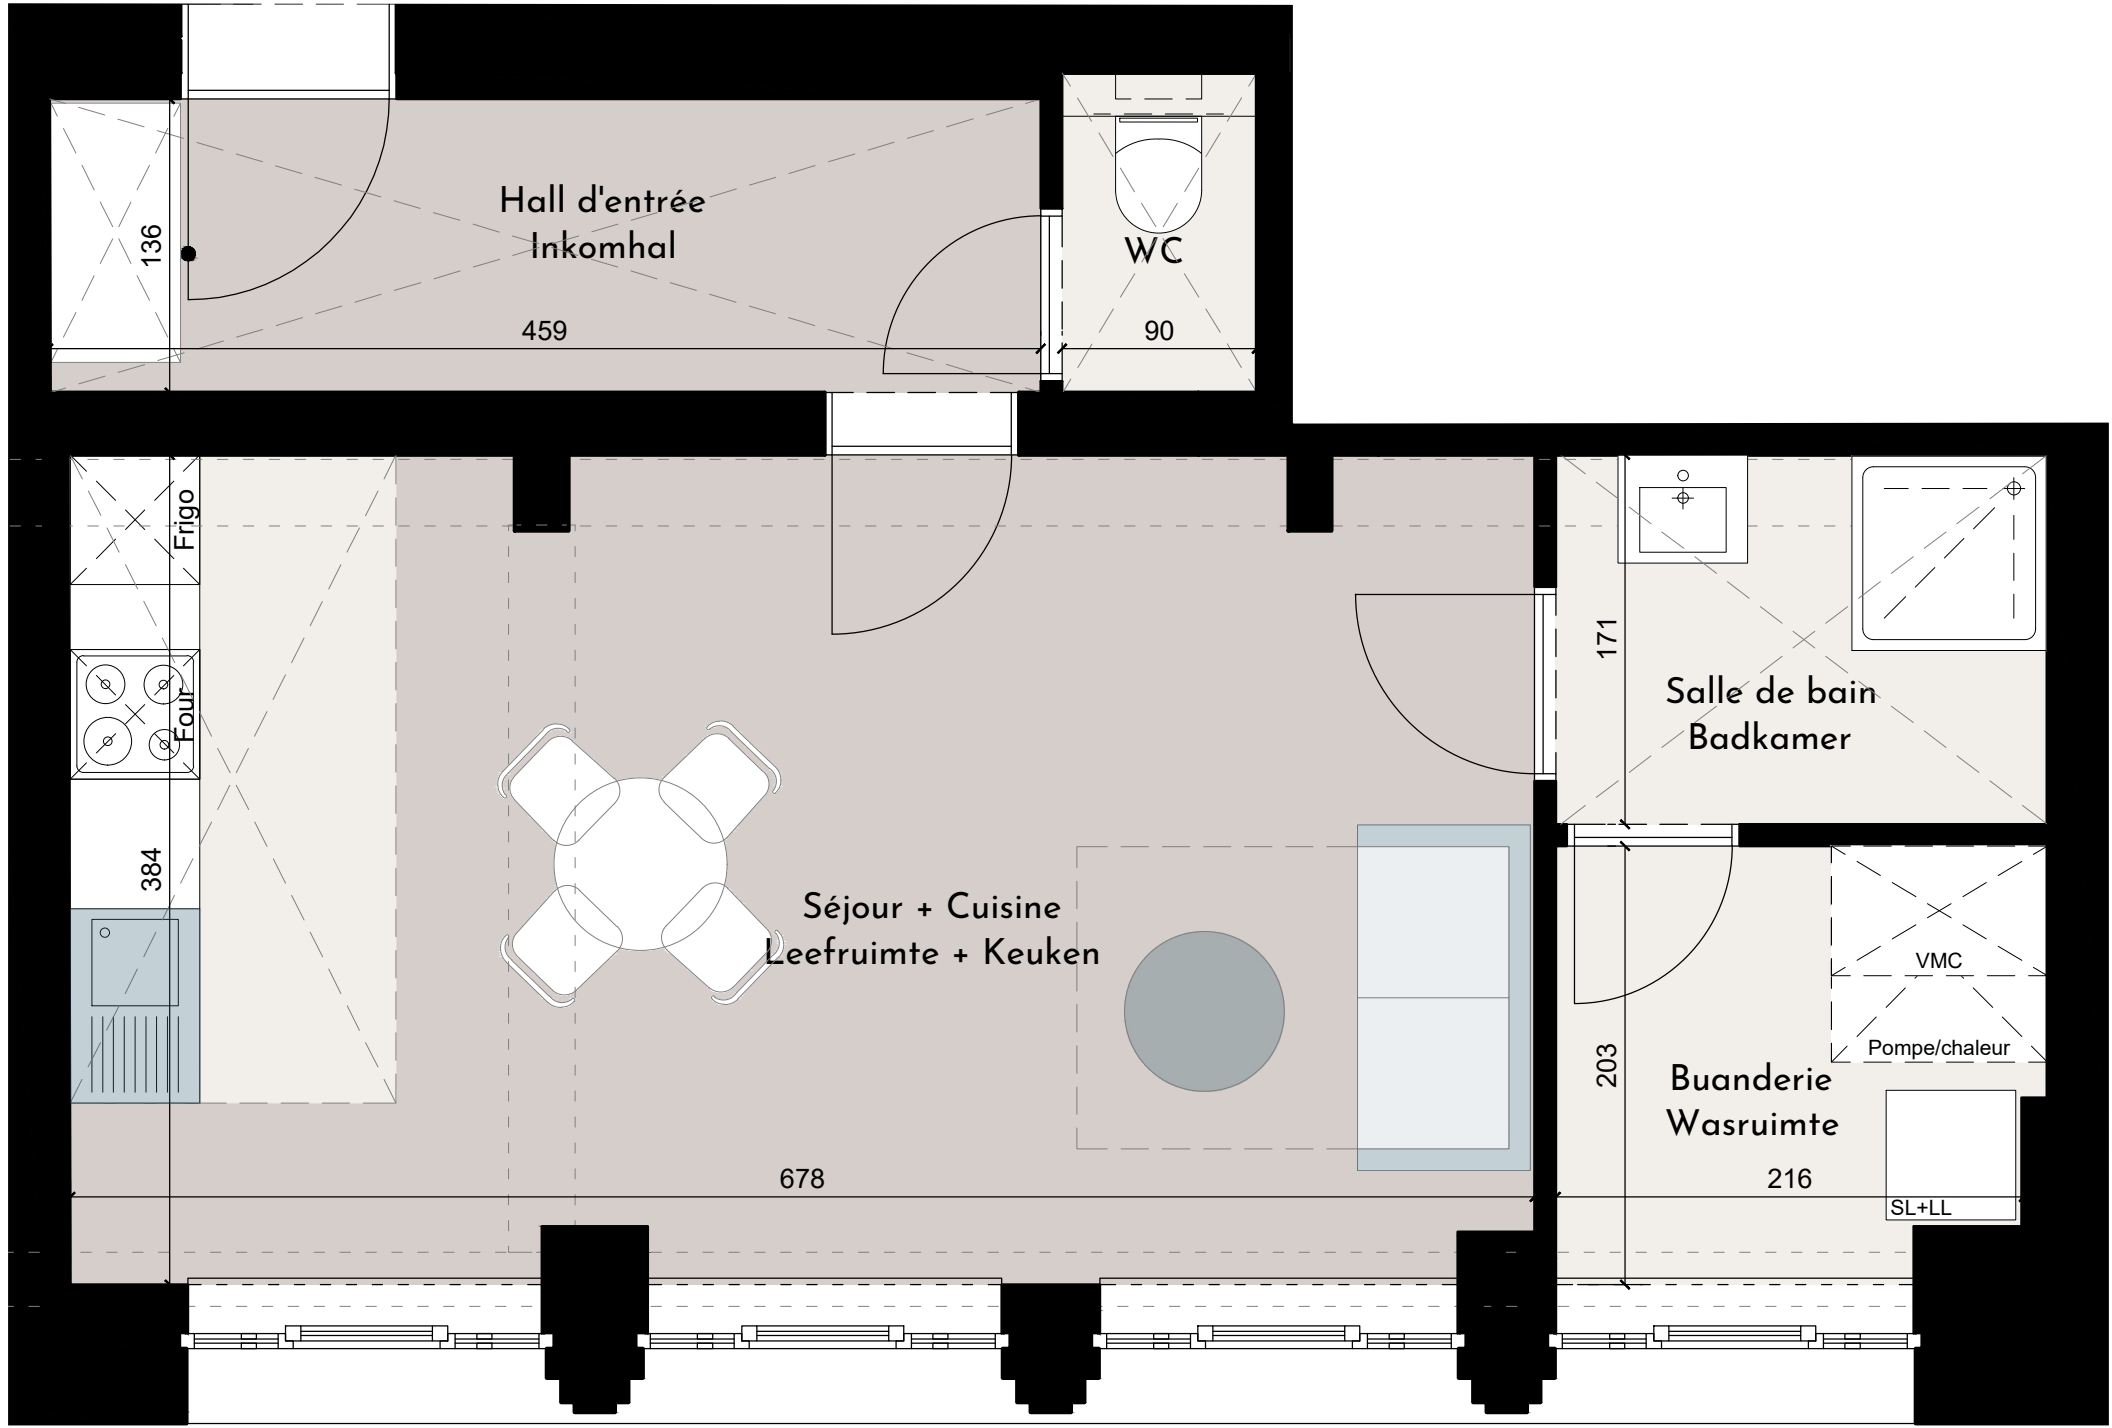

ARTICO

Appartement N° / Nr 01-05
Surface SBP/ Oppervlakte BVO ca. 58 m²
Terrasse / Terras /
Balcon / Balkon /

LD2 architecture
alides your partner in real estate